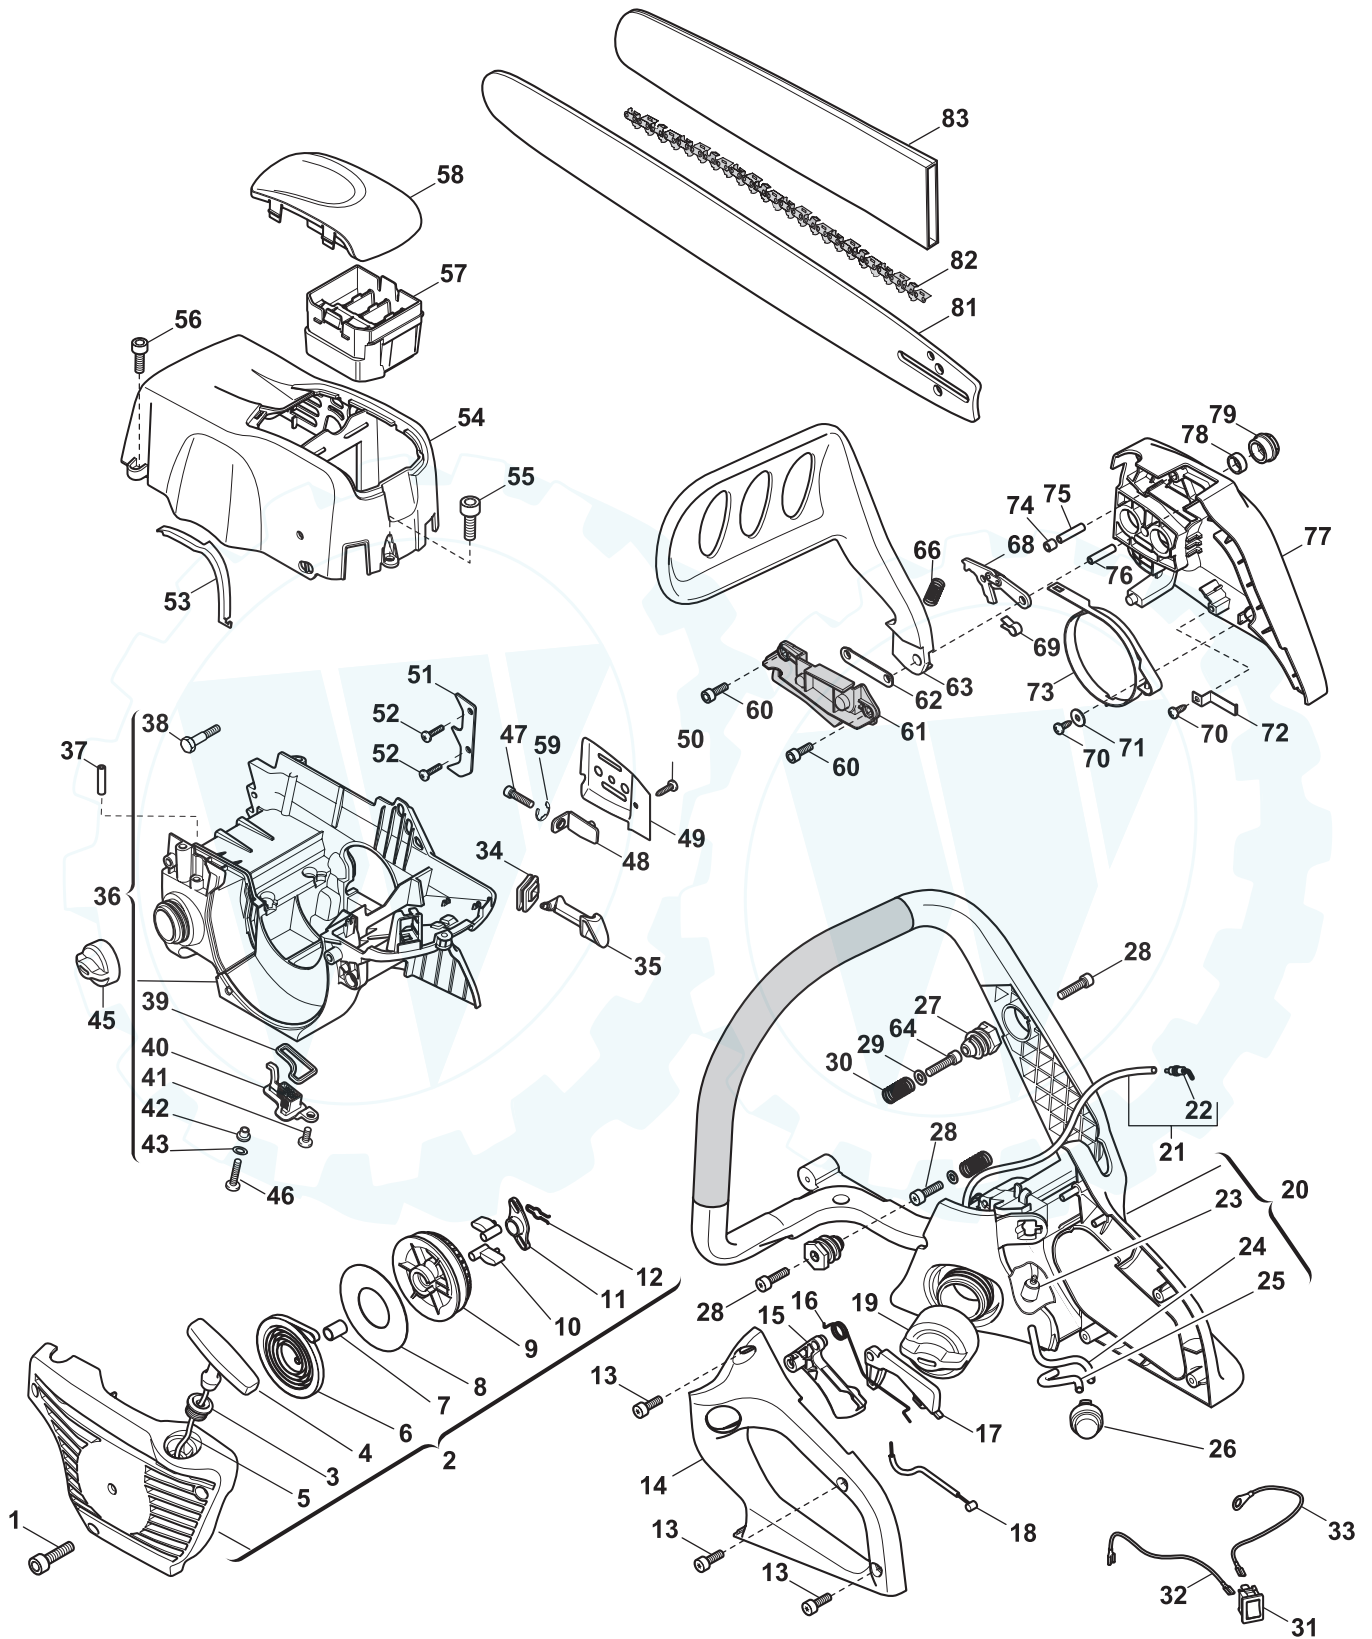

GLOBAL GARDEN PRODUCTS